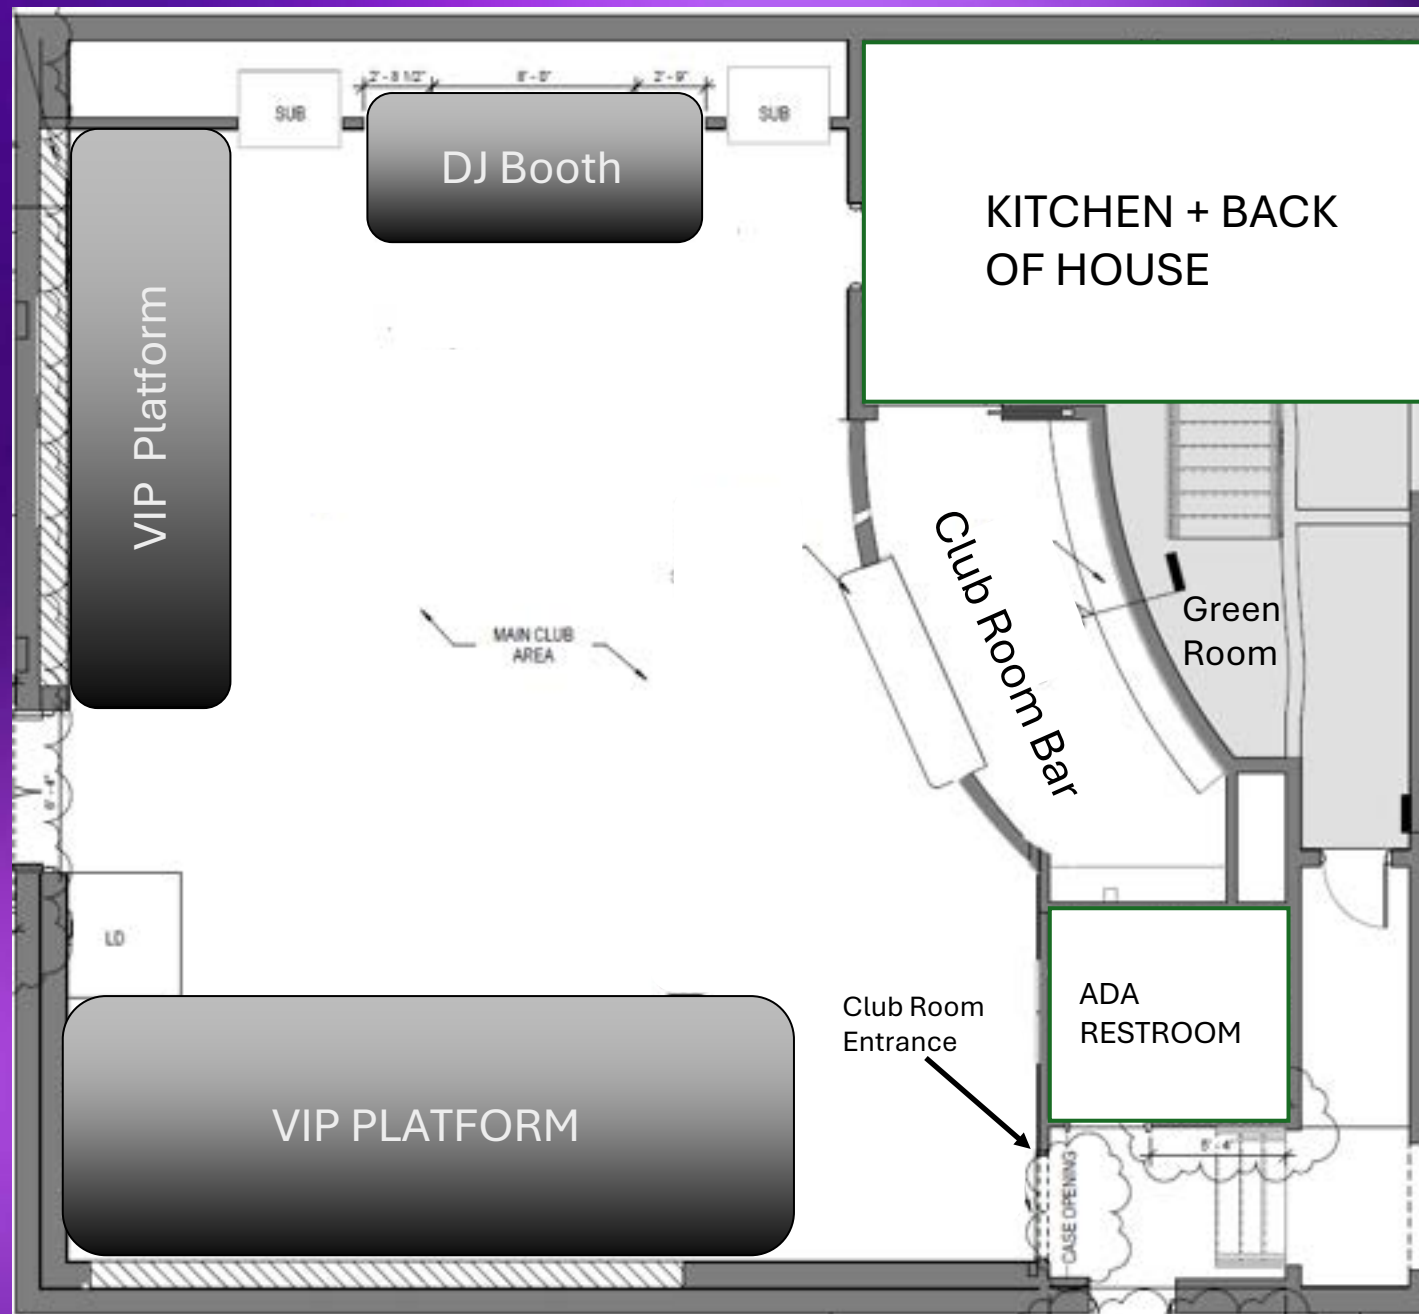

NIGHT WE MET

CLUB ROOM

[275 Capacity]

CLUB ROOM

[275 Capacity]

CLUB ROOM

VERA LOUNGE

[75 Capacity]

NIGHT WE MET

AT A GLANCE

- Premier Void Sound System in both the Club Room & Vera Lounge
- 2 Rooms, 2 Bars, Up to 6 VIP Table Sections, 5 Restrooms
- Scalable from 75 to 350 capacity across both rooms
- Standard & Premium Bar Packages
- Partnerships with vendors & catering companies
- In-House Talent & Production Team Available
- 2 DJ Booth setups + Controllable Audio & Lighting in both rooms

BEVERAGE PACKAGES

BAR MINIMUMS

Standard
\$40/pp

Premium
\$60/pp

Standard Includes: Beer, Wine, Soda, Well Liquor, 1 and 1's, 2 cocktails on our existing menu

Premium Includes: Beer, Wine, Soda, Red Bull, Access to Top Shelf Liquor & 5 Cocktails from our existing Menu

***20% gratuity not included; will be added to all final beverage tabs*

TECH SPECS

CLUB ROOM

Sound:

Void Acoustics
4x Tri Motion
6x Stasys Xair Double 18"
Subwoofers
2x Airten V3 Booth Monitors
1x Arcline 118 Booth
Subwoofer