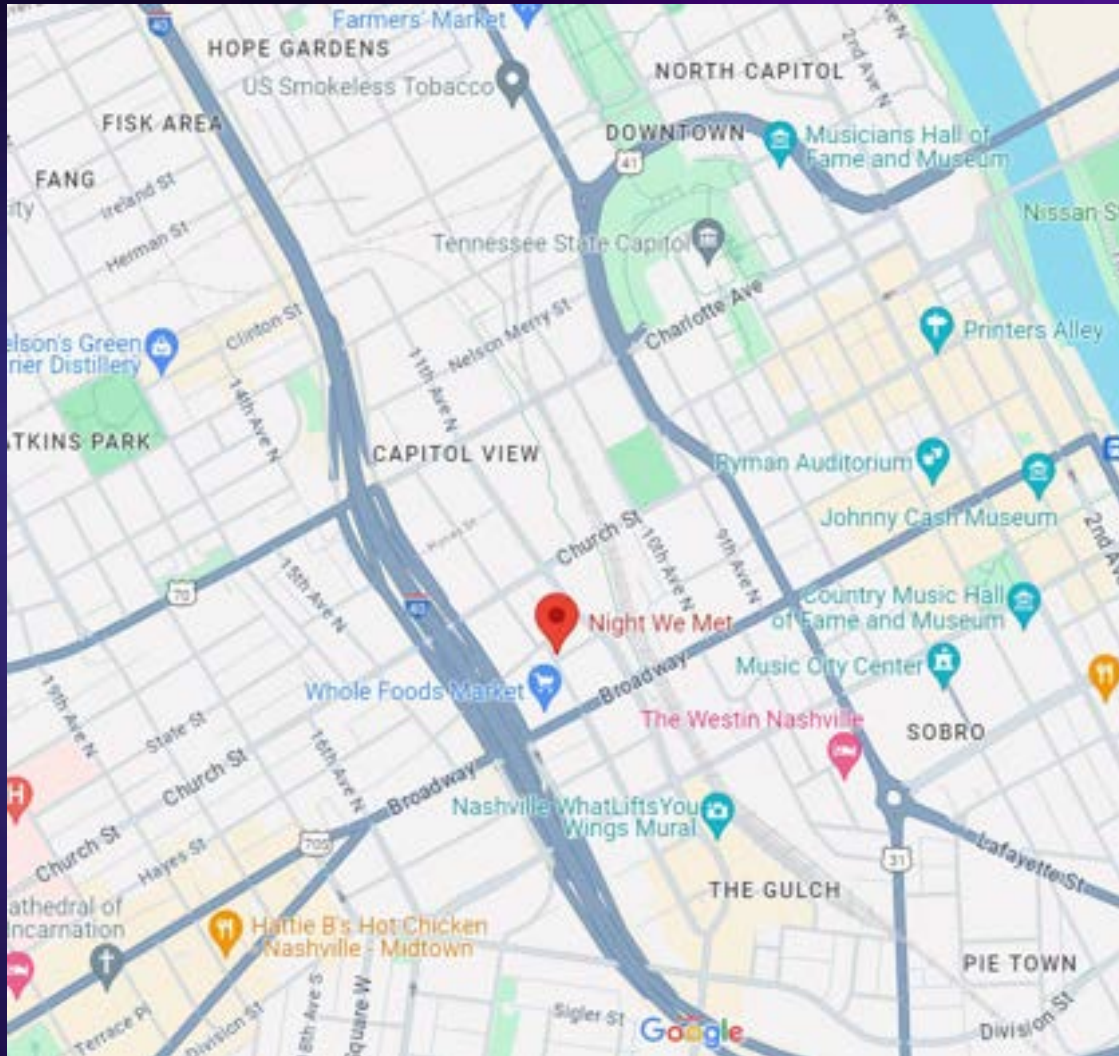

Backline:

2x CDJ 3000
1x DJM-A9

LOCATION

114 12TH AVE N, NASHVILLE, TN

- W Hotel [.3 Miles]
- 1 Hotel [.6 Miles]
- Thompson Hotel [.5 Miles]
- The Westin [.6 Miles]
- Four Seasons [1 Mile]
- JW Marriott [.6 Miles]
- Conrad [.5 Miles]